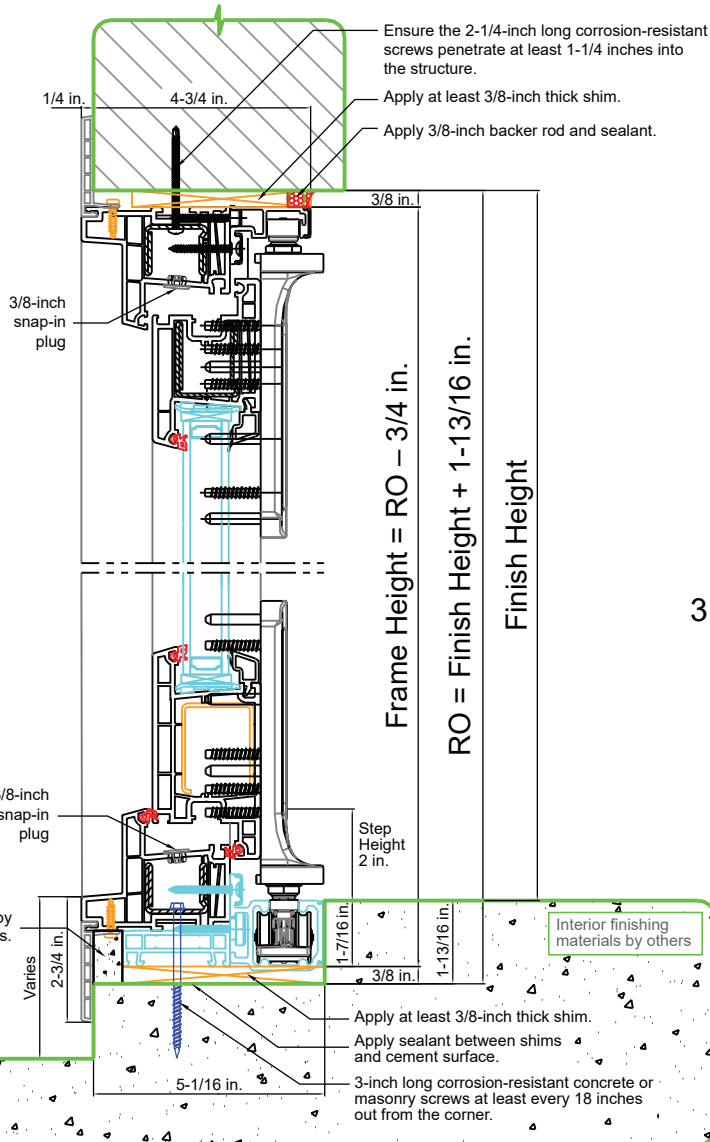

## Rough Opening (RO)

Frame Width = RO - 3/4 in.

# Rough Opening (RO)

Frame Width = RO - 3/4 in.

### Option 2 3 Z-Bars & Low Threshold (1 wall)

CPWDS.com/valencia/bifold/  
 DWG-VCBD-081423 © CRYSTAL PACIFIC

# Rough Opening (RO)

Frame Width = RO - 3/4 in.

Frame Height = RO - 3/4 in.

RO = Finish Height + 1-13/16 in.

Finish Height