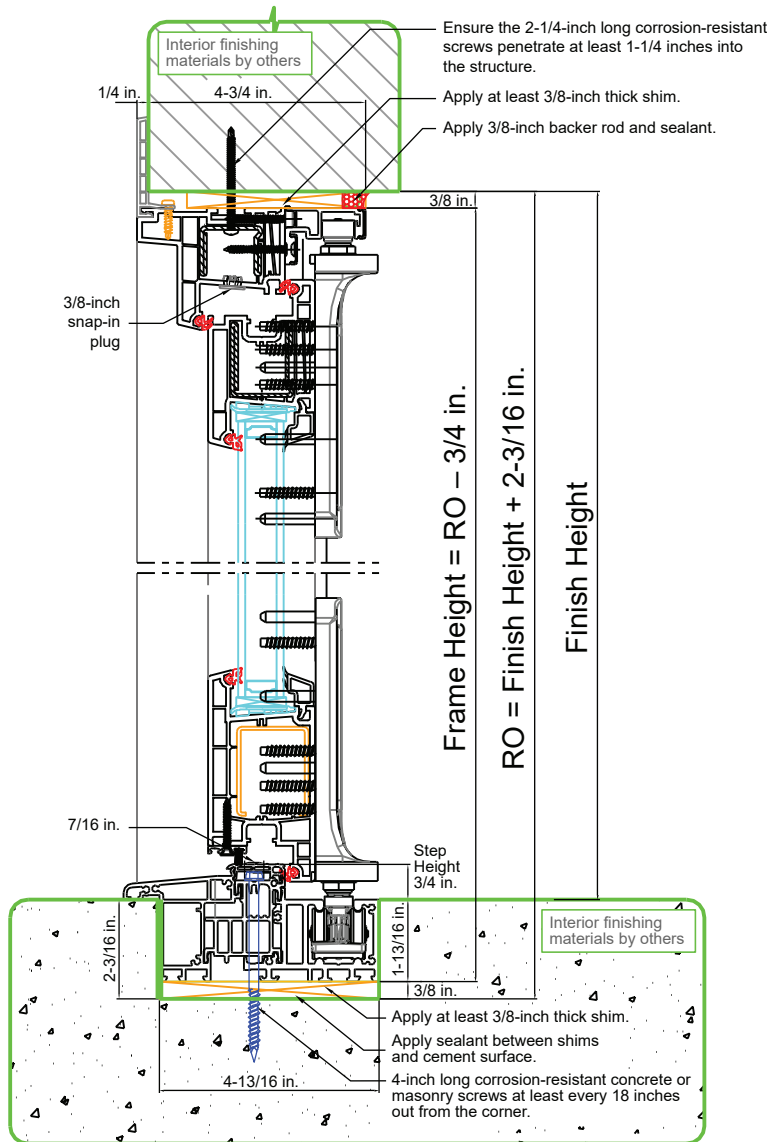

## Rough Opening (RO)

Frame Width = RO - 3/4 in.

#### Option 1 3 Z-Bars & Low Threshold (2 walls)

CPWDS.com/valencia/bifold/  
DWG-VCBD-081423 © CRYSTAL PACIFIC

# Rough Opening (RO)

Frame Width = RO - 3/4 in.

# Rough Opening (RO)

Frame Width = RO - 3/4 in.

Frame Height = RO - 3/4 in.

RO = Finish Height + 1-13/16 in.

Finish Height