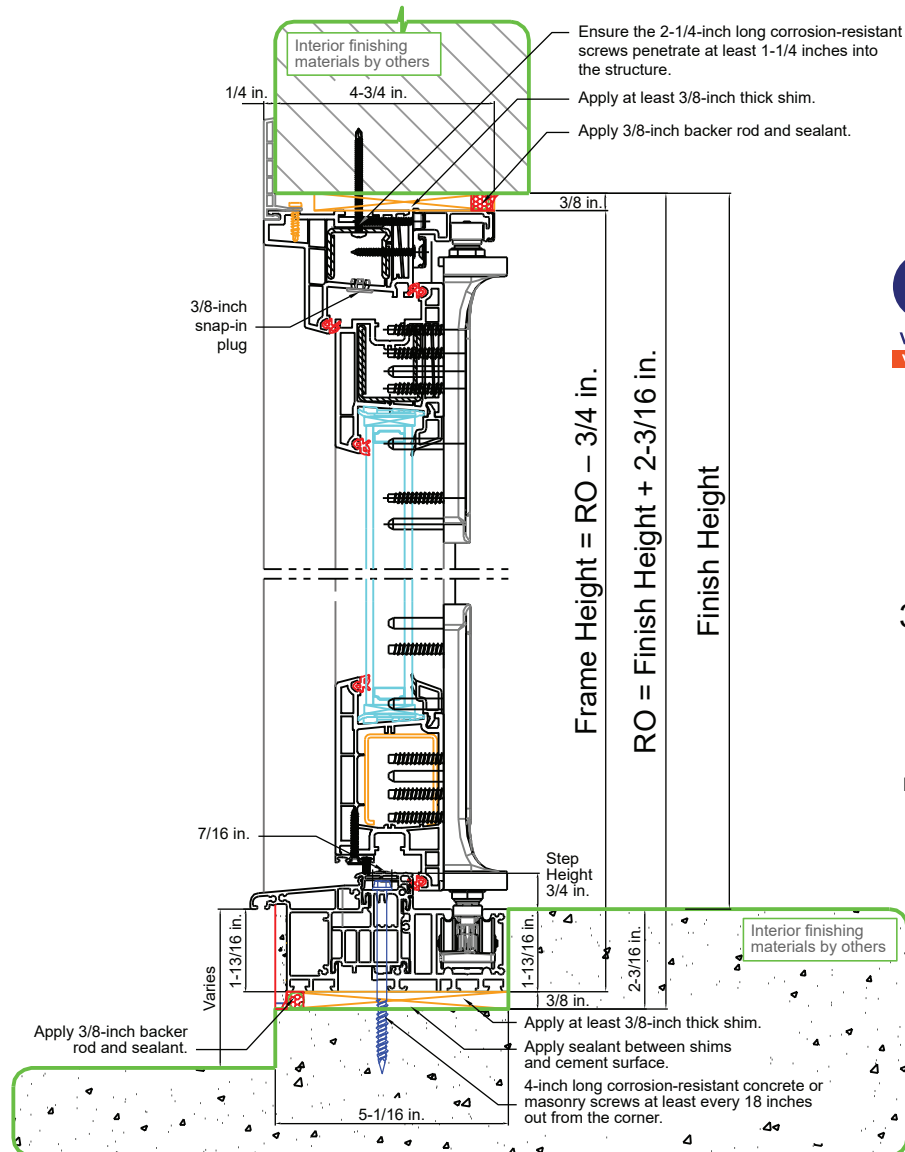

## Rough Opening (RO)

Frame Width = RO - 3/4 in.

#### Option 1 3 Z-Bars & Low Threshold (2 walls)

CPWDS.com/valencia/bifold/  
DWG-VCBD-081423 © CRYSTAL PACIFIC

# Rough Opening (RO)

Frame Width = RO - 3/4 in.

# Rough Opening (RO)

Frame Width = RO - 3/4 in.

Frame Height = RO - 3/4 in.

RO = Finish Height + 1-13/16 in.

Finish Height