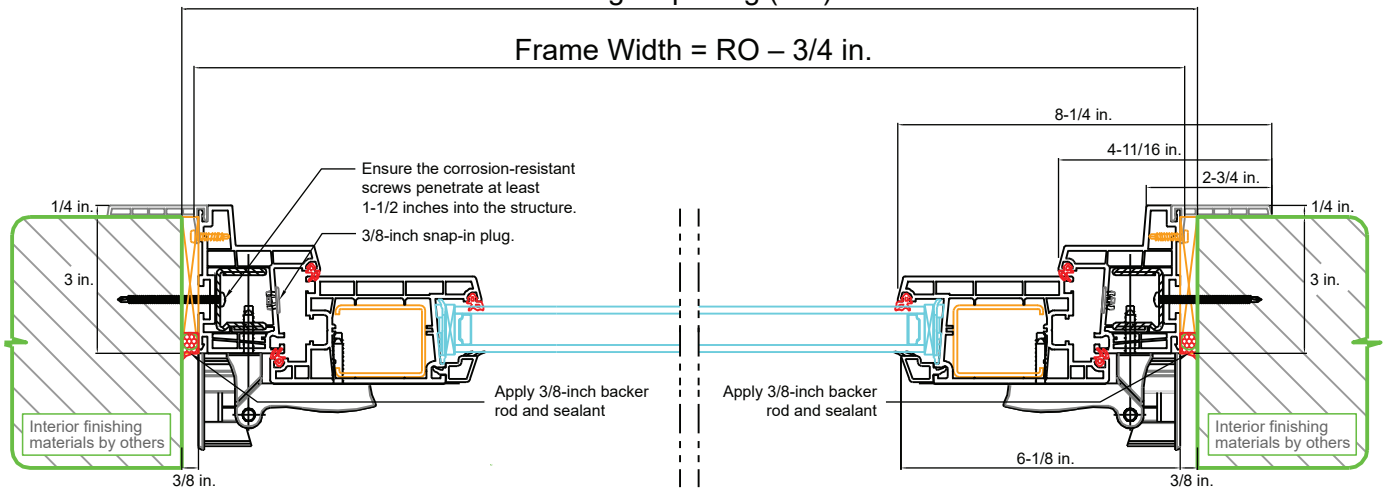

## Rough Opening (RO)

Frame Width = RO - 3/4 in.

#### Option 1 3 Z-Bars & Low Threshold (2 walls)

CPWDS.com/valencia/bifold/  
DWG-VCBD-081423 © CRYSTAL PACIFIC

# Rough Opening (RO)

Frame Width = RO - 3/4 in.

# Rough Opening (RO)

Frame Width = RO - 3/4 in.

Frame Height = RO - 3/4 in.

RO = Finish Height + 1-13/16 in.

Finish Height