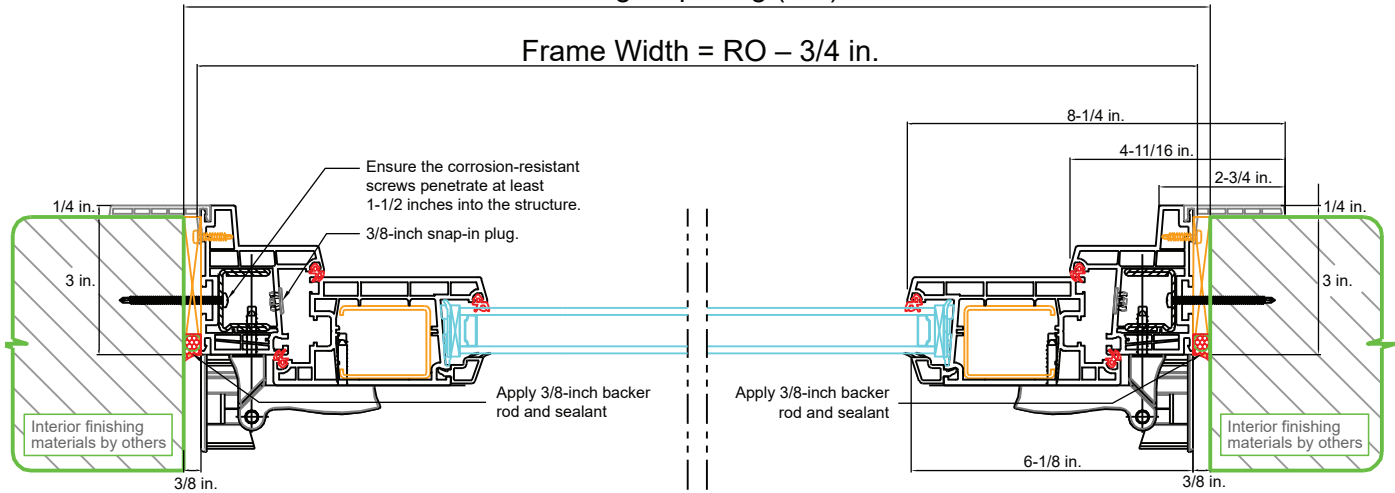

## Rough Opening (RO)

Frame Width = RO - 3/4 in.

# Rough Opening (RO)

Frame Width = RO - 3/4 in.

# Rough Opening (RO)

Frame Width = RO - 3/4 in.

Frame Height = RO - 3/4 in.

RO = Finish Height + 1-13/16 in.

Finish Height