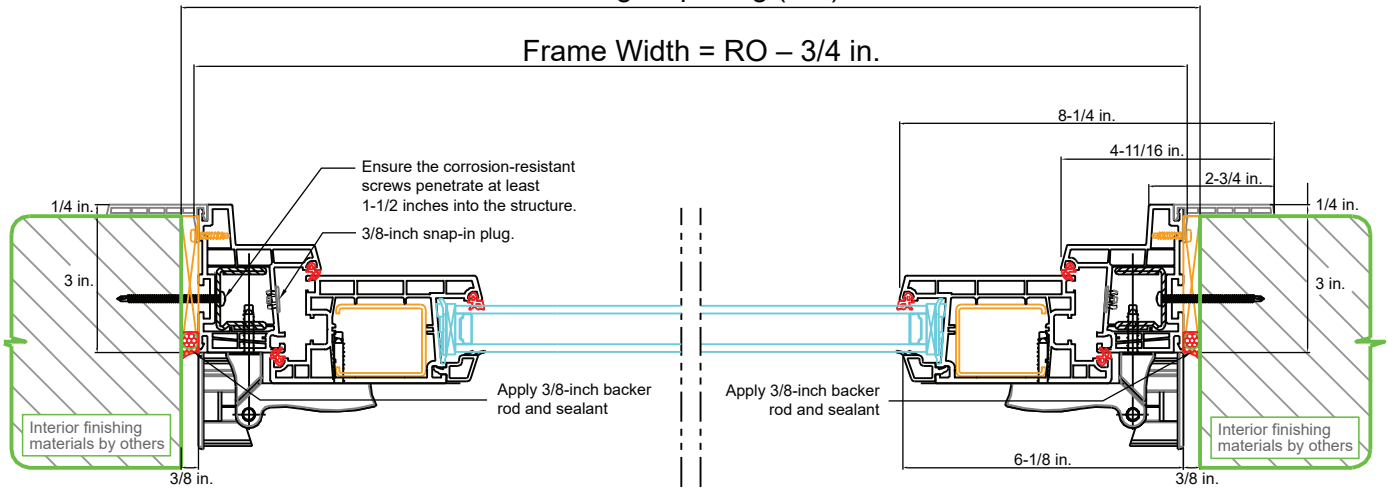

# Rough Opening (RO)

Frame Width = RO - 3/4 in.

# Rough Opening (RO)

Frame Width = RO - 3/4 in.

Frame Height = RO - 3/4 in.

RO = Finish Height + 1-13/16 in.

Finish Height