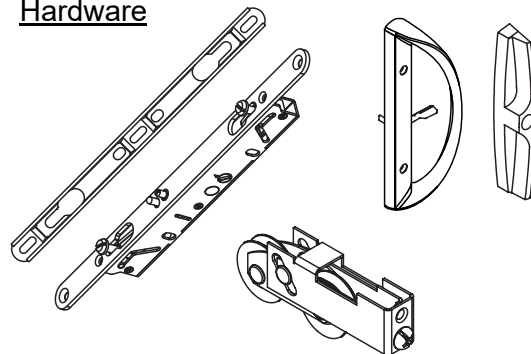

Hardware

WARNING: Cancer and Reproductive Harm - www.P65Warnings.ca.gov.

Subject to change without notice.
Check all applicable local codes.

CPWDS.com/buenavista/
DATA-BVISTA-091323 © CRYSTAL PACIFIC